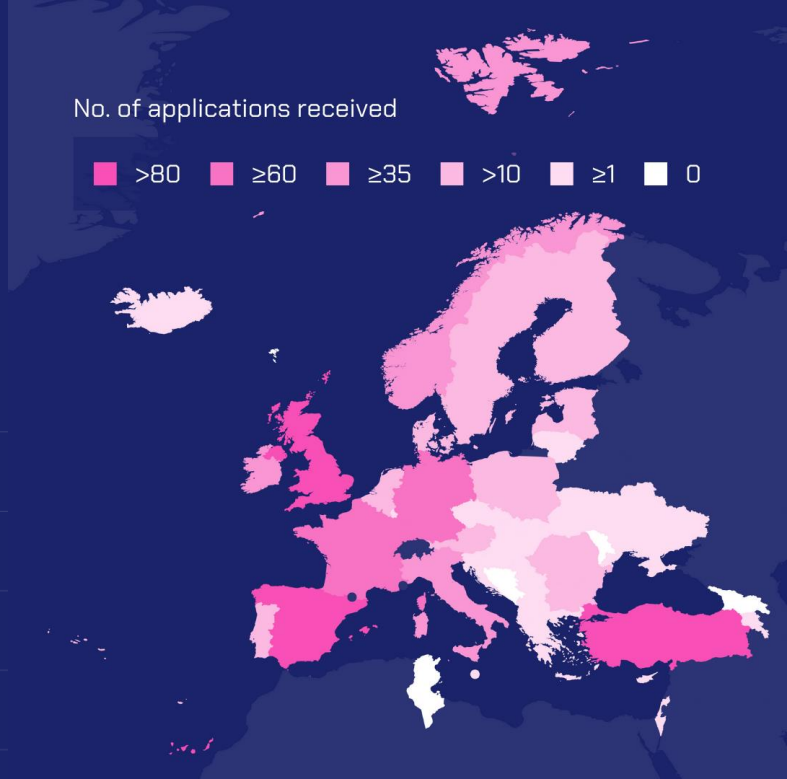

No. of applications received