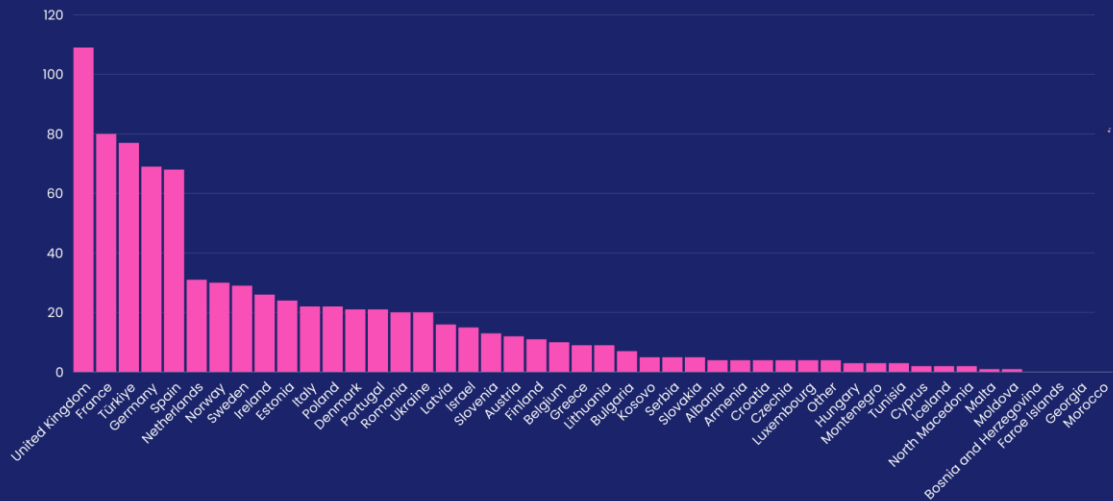

WTEU Call 2

Number of applications to the 2nd Call