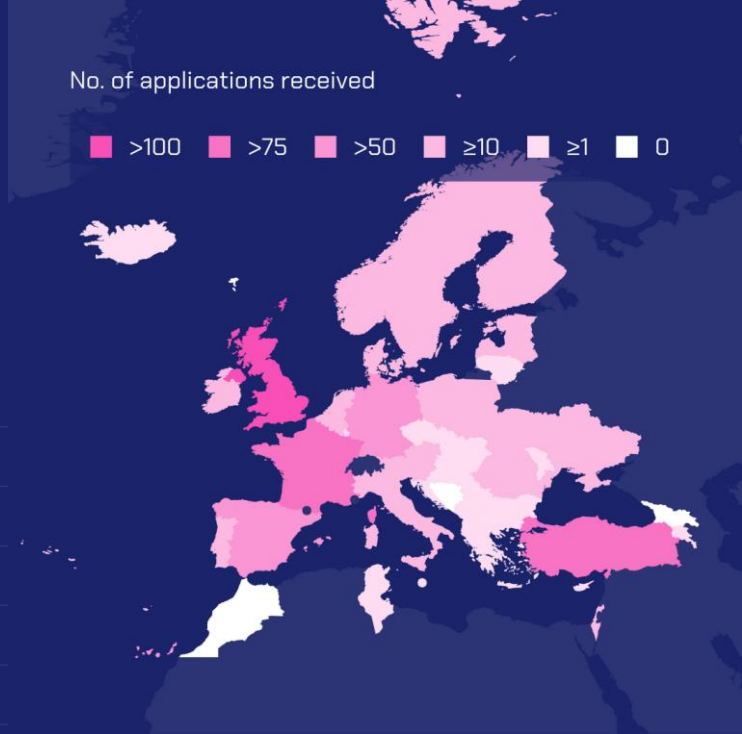

No. of applications received

>100 >75 >50 ≥10 ≥1 0