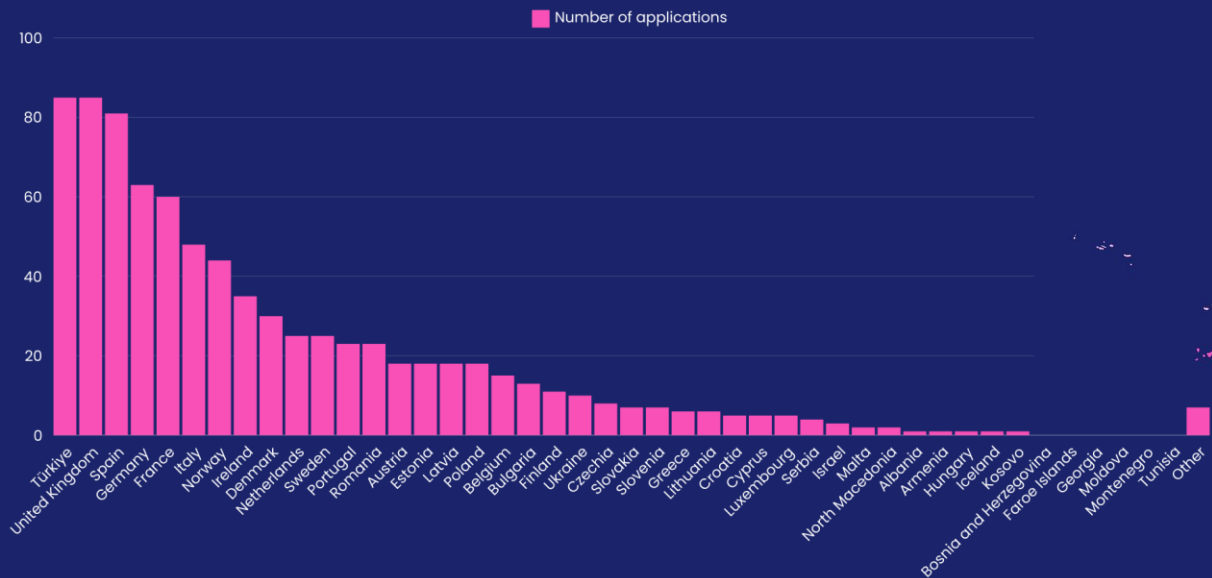

WTEU Call 1

No. of applications received