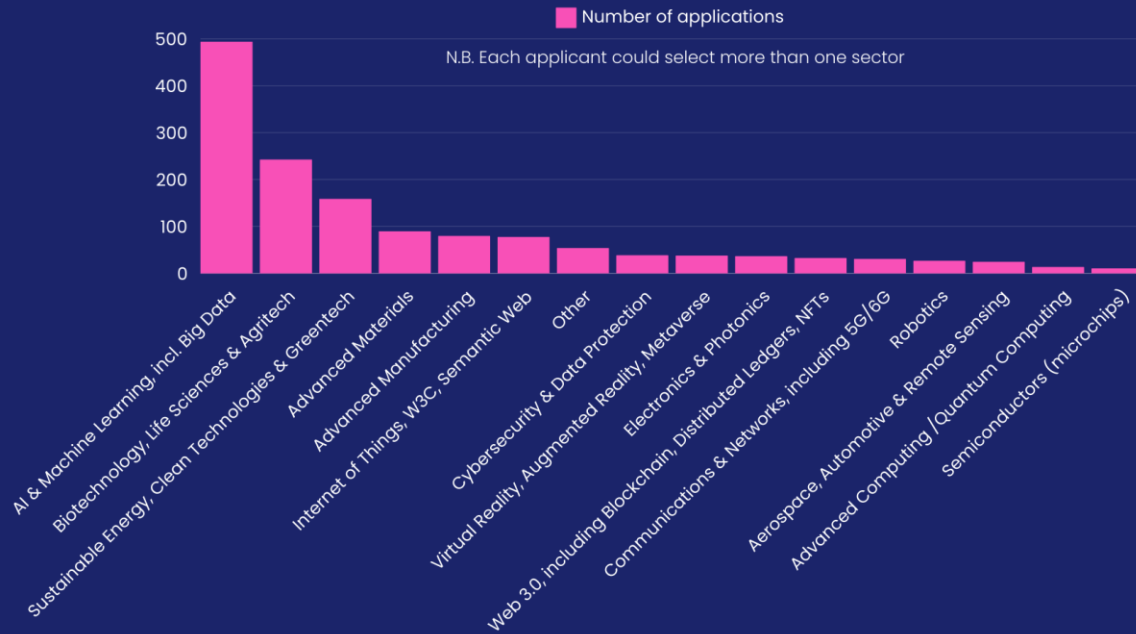

WTEU Call 1

* Each applicant could select more than one sector