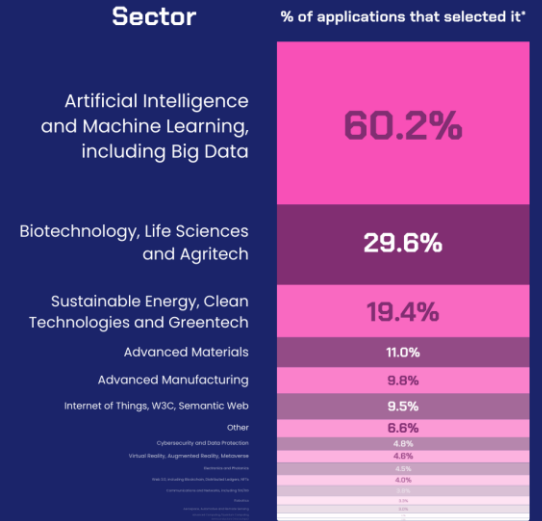

WTEU Call 1

* Each applicant could select more than one sector